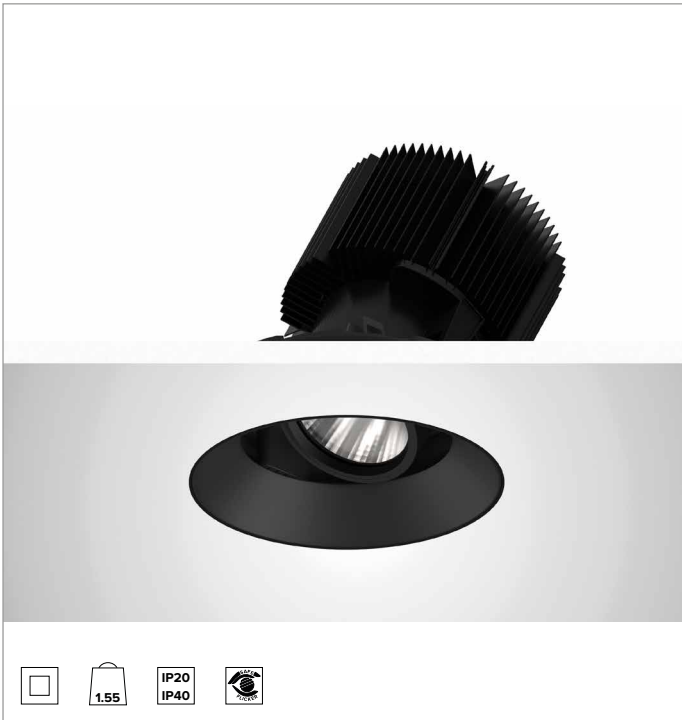

1T8636ELTR | CCTEVO ARCHITECTURAL 160

Adjustable recessed LED projector in a trimless version

| | | | | | | |
|--------|-----------------|---------------|---------|------|----------|-------|
| | | 2700K | H(m) | D(m) | Emax(lx) | |
| | | Ra90 | | 33° | | |
| | | Fixture Power | 74W | 1 | 0.60 | 13543 |
| | | Source Flux | 7078lm | 2 | 1.20 | 3386 |
| | | Fixture Flux | 5134lm | 3 | 1.80 | 1505 |
| | | Efficacy | 70lm/W | 4 | 2.40 | 846 |
| TS1281 | Imax=1913cd/klm | Imax | 13543cd | 5 | 3.00 | 542 |

CCT nominal: 2700K

Lifetime (L80/B10): >50000h tq +25°C

ILLUMINOTECHNICAL CHARACTERISTICS

FL - precision optics with a black silicone cut off ring. Version with a convex faceted highly reflective anodised aluminium reflector and a holographic diffusion filter. UGR<19 (EN 12464-1).

Optic: REFLECTOR

Beam angles: FL (33°)

Optical efficiency: 73%

Fixture flux: 5134lm

Luminous efficacy: 70lm/W

Photobiological safety: Compliant with RG1 low risk group

MECHANICAL CHARACTERISTICS

Die-cast black painted anodised aluminium body and dissipator. Black colour cover. The optical unit can be adjusted up to 30° on the vertical plane with a mechanical beam locking system and a graduated scale, and 358° on the horizontal plane. Trimless version with a load-bearing element for installation and finishing in plasterboard.

Colour and finish: Deep black

Weight: 1.55Kg

Version: TRIMLESS HO

Degree of protection: IP20 for recessed part

Degree of protection: IP40 for exposed part

ELECTRICAL CHARACTERISTICS

Integrated electronic ON-OFF driver.