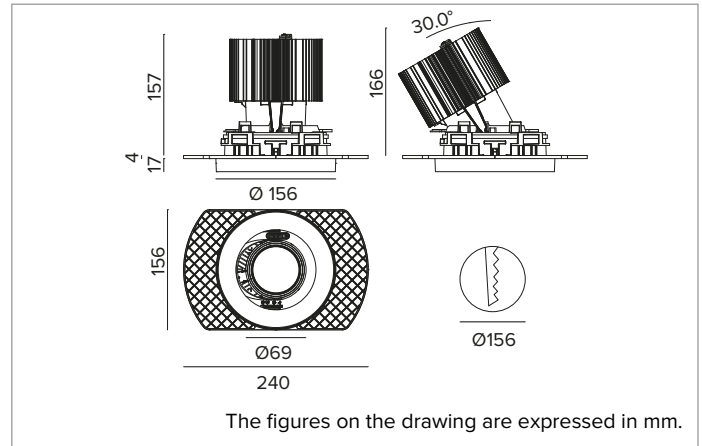

1T8636ELTR | CCTEVO ARCHITECTURAL 160

Adjustable recessed LED projector in a trimless version

| | | | | | | |
|--------|-----------------|---------------|---------|------|----------|-------|
| | | 2700K | H(m) | D(m) | Emax(lx) | |
| | | Ra90 | | 33° | | |
| | | Fixture Power | 74W | 1 | 0.60 | 13543 |
| | | Source Flux | 7078lm | 2 | 1.20 | 3386 |
| | | Fixture Flux | 5134lm | 3 | 1.80 | 1505 |
| | | Efficacy | 70lm/W | 4 | 2.40 | 846 |
| TS1281 | Imax=1913cd/klm | Imax | 13543cd | 5 | 3.00 | 542 |

CCT nominal: 2700K

Lifetime (L80/B10): >50000h tq +25°C

ILLUMINOTECHNICAL CHARACTERISTICS

FL - precision optics with a black silicone cut off ring. Version with a convex faceted highly reflective anodised aluminium reflector and a holographic diffusion filter. UGR<19 (EN 12464-1).

Optic: REFLECTOR

Beam angles: FL (33°)

Optical efficiency: 73%

Fixture flux: 5134lm

Luminous efficacy: 70lm/W

Photobiological safety: Compliant with RG1 low risk group

MECHANICAL CHARACTERISTICS

Die-cast black painted anodised aluminium body and dissipator. Black colour cover. The optical unit can be adjusted up to 30° on the vertical plane with a mechanical beam locking system and a graduated scale, and 358° on the horizontal plane. Trimless version with a load-bearing element for installation and finishing in plasterboard.

Colour and finish: Deep black

Weight: 1.55Kg

Version: TRIMLESS HO

Degree of protection: IP20 for recessed part

Degree of protection: IP40 for exposed part

ELECTRICAL CHARACTERISTICS

Integrated electronic ON-OFF driver.